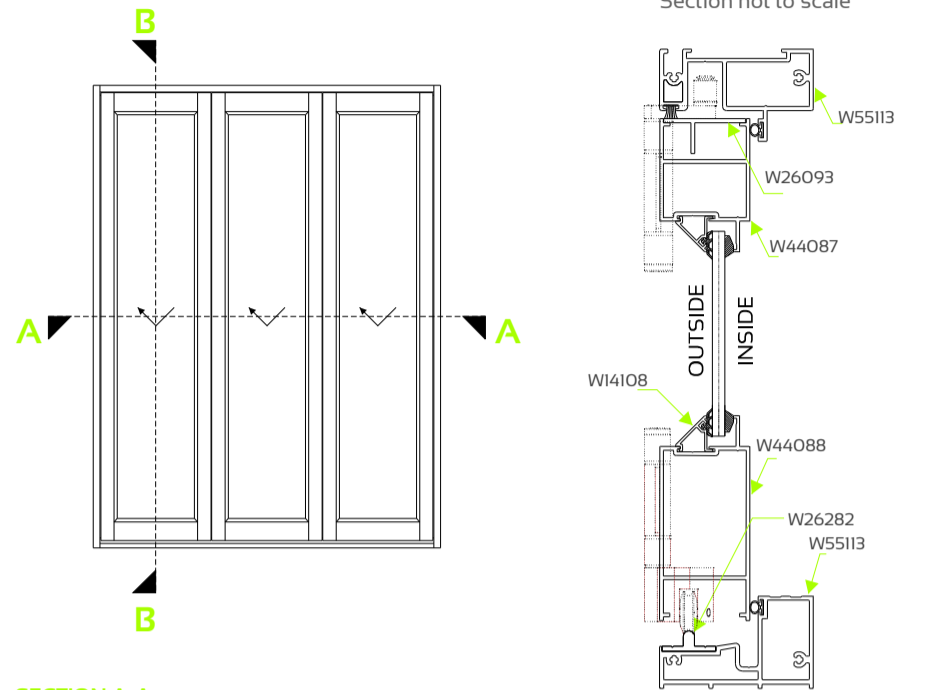

VISTAFOLD

SLIDING FOLDING DOOR

Product WallChart

Sliding - Folding Without Midrail

SECTION B-B
Section not to scale

SECTION A-A
Section not to scale

Sliding - Folding With Midrail

SECTION B-B
Section not to scale

SECTION A-A
Section not to scale

 DIE No. W55111 Clip44 Jamb Vistafold	 DIE No. W55112 Clip44 Sill Vistafold	 DIE No. W4108 Clip44 Glazing Angled Bead
 DIE No. W55113 Clip44 Head Vistafold	 DIE No. W55563 Clip44 HD Mullion Vistafold	
 DIE No. W44085 Clip44 R1 Door Jamb	 DIE No. W44093 Clip44 R3 Special Door Jamb	 DIE No. W44087 Clip44 R7 Head/Sill Rail
 DIE No. W53099 Clip44 R11 60mm D/Stile	 DIE No. W53666 Clip44 R11SP D/Stile 60mm	 DIE No. W44088 Clip44 R4 Head/Sill Rail
 DIE No. W53406 Clip44 R9 D/Stile 90mm	 DIE No. W53407 Clip44 R9W D/Stile 90mm W/Pile	 DIE No. W44094 Clip44 R9SP 90mm D/Stile
 DIE No. W27882 Clip44 Double Glazing Bead	 DIE No. W4109 Clip44 Square Glazing Bead	
 DIE No. W44089 Clip44 R4-Special Midrail 85mm	 DIE No. W26093 Clip44 R4 Sill End Filler	 DIE No. W26151 Clip44 R4 Filler Adaptor
	 DIE No. W20423 Equal Angle 50x50x2	