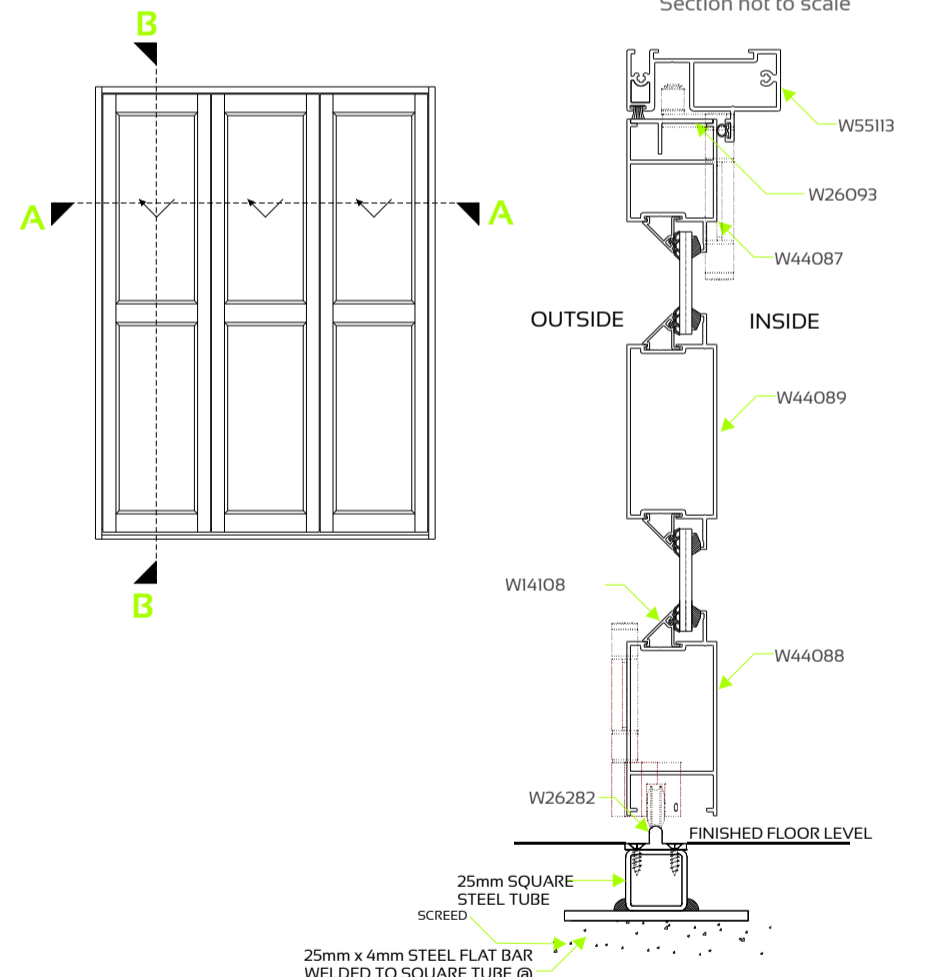

VISTAFOLD

SLIDING FOLDING DOOR

Product WallChart

Sliding - Folding Without Midrail

SECTION B-B
Section not to scale

SECTION A-A
Section not to scale

Sliding - Folding With Midrail

SECTION B-B
Section not to scale

SECTION A-A
Section not to scale

 DIE No. W55111 Clip44 Jamb Vistafold	 DIE No. W55112 Clip44 Sill Vistafold	 DIE No. W4108 Clip44 Glazing Angled Bead
 DIE No. W55113 Clip44 Head Vistafold	 DIE No. W55563 Clip44 HD Mullion Vistafold	
 DIE No. W44085 Clip44 R1 Door Jamb	 DIE No. W44093 Clip44 R3 Special Door Jamb	 DIE No. W44087 Clip44 R7 Head/Sill Rail
 DIE No. W53099 Clip44 R11 60mm D/Stile	 DIE No. W53666 Clip44 R11SP D/Stile 60mm	 DIE No. W44088 Clip44 R4 Head/Sill Rail
 DIE No. W53406 Clip44 R9 D/Stile 90mm	 DIE No. W53407 Clip44 R9W D/Stile 90mm W/Pile	 DIE No. W44094 Clip44 R9SP 90mm D/Stile
 DIE No. W27882 Clip44 Double Glazing Bead	 DIE No. W4109 Clip44 Square Glazing Bead	
 DIE No. W44089 Clip44 R4-Special Midrail 85mm	 DIE No. W26093 Clip44 R4 Sill End Filler	 DIE No. W26151 Clip44 R4 Filler Adaptor
	 DIE No. W20423 Equal Angle 50x50x2	