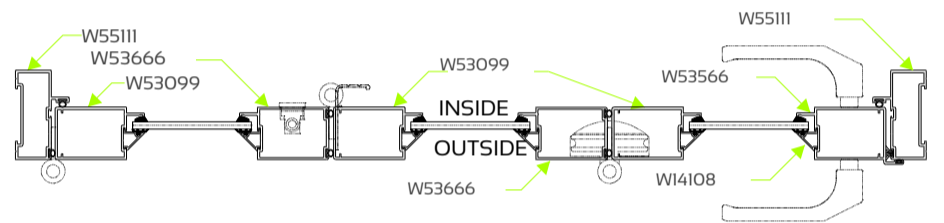

VISTAFOLD

SLIDING FOLDING DOOR

Product WallChart

Sliding - Folding Without Midrail

SECTION B-B
Section not to scale

SECTION A-A
Section not to scale

Sliding - Folding With Midrail

SECTION B-B
Section not to scale

SECTION A-A
Section not to scale

 DIE No. W55111 Clip44 Jamb Vistafold	 DIE No. W55112 Clip44 Sill Vistafold	 DIE No. W4108 Clip44 Glazing Angled Bead
 DIE No. W55113 Clip44 Head Vistafold	 DIE No. W55563 Clip44 HD Mullion Vistafold	
 DIE No. W44085 Clip44 R1 Door Jamb	 DIE No. W44093 Clip44 R3 Special Door Jamb	 DIE No. W44087 Clip44 R7 Head/Sill Rail
 DIE No. W53099 Clip44 R11 60mm D/Stile	 DIE No. W53666 Clip44 R11SP D/Stile 60mm	 DIE No. W44088 Clip44 R4 Head/Sill Rail
 DIE No. W53406 Clip44 R9 D/Stile 90mm	 DIE No. W53407 Clip44 R9W D/Stile 90mm W/Pile	 DIE No. W44094 Clip44 R9SP 90mm D/Stile
 DIE No. W27882 Clip44 Double Glazing Bead	 DIE No. W4109 Clip44 Square Glazing Bead	
 DIE No. W44089 Clip44 R4-Special Midrail 85mm	 DIE No. W26093 Clip44 R4 Sill End Filler	 DIE No. W26151 Clip44 R4 Filler Adaptor
	 DIE No. W20423 Equal Angle 50x50x2	