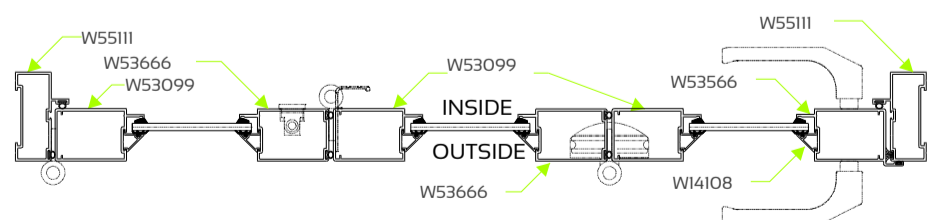

VISTAFOLD

SLIDING FOLDING DOOR

Product WallChart

Sliding - Folding Without Midrail

SECTION B-B
Section not to scale

SECTION A-A
Section not to scale

Sliding - Folding With Midrail

SECTION B-B
Section not to scale

SECTION A-A
Section not to scale

 DIE No. W55111 Clip44 Jamb Vistafold	 DIE No. W55112 Clip44 Sill Vistafold	 DIE No. W4108 Clip44 Glazing Angled Bead
 DIE No. W55113 Clip44 Head Vistafold	 DIE No. W55563 Clip44 HD Mullion Vistafold	
 DIE No. W44085 Clip44 R1 Door Jamb	 DIE No. W44093 Clip44 R3 Special Door Jamb	 DIE No. W44087 Clip44 R7 Head/Sill Rail
 DIE No. W53099 Clip44 R11 60mm D/Stile	 DIE No. W53666 Clip44 R11SP D/Stile 60mm	 DIE No. W44088 Clip44 R4 Head/Sill Rail
 DIE No. W53406 Clip44 R9 D/Stile 90mm	 DIE No. W53407 Clip44 R9W D/Stile 90mm W/Pile	 DIE No. W44094 Clip44 R9SP 90mm D/Stile
 DIE No. W27882 Clip44 Double Glazing Bead	 DIE No. W4109 Clip44 Square Glazing Bead	
 DIE No. W44089 Clip44 R4-Special Midrail 85mm	 DIE No. W26093 Clip44 R4 Sill End Filler	 DIE No. W26151 Clip44 R4 Filler Adaptor
	 DIE No. W20423 Equal Angle 50x50x2	