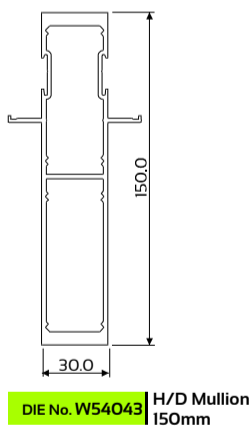

CLIP 44 SHOP FRONT FRAMES

Regular Shopfront Frame

W28523+ W28524

Disclaimer: The right to make alterations is reserved.

Please refer to system manual for additional information

© Copyright 2013, Wispeco (pty) Ltd.