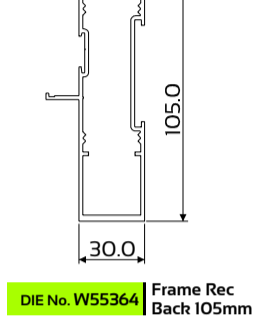

CLIP 44 SHOP FRONT FRAMES

Regular Shopfront Frame

W28523+ W28524

Disclaimer: The right to make alterations is reserved.

Please refer to system manual for additional information

© Copyright 2013, Wispeco (pty) Ltd.