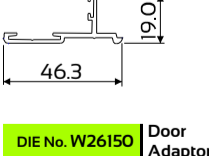

CLIP 44 SHOP FRONT FRAMES

Regular Shopfront Frame

W28523+ W28524

Disclaimer: The right to make alterations is reserved.

Please refer to system manual for additional information

© Copyright 2013, Wispeco (pty) Ltd.