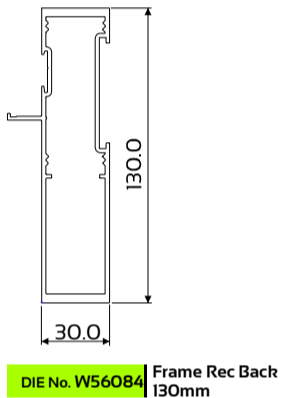

CLIP 44 SHOP FRONT FRAMES

Regular Shopfront Frame

W28523+ W28524

Disclaimer: The right to make alterations is reserved.

Please refer to system manual for additional information

© Copyright 2013, Wispeco (pty) Ltd.