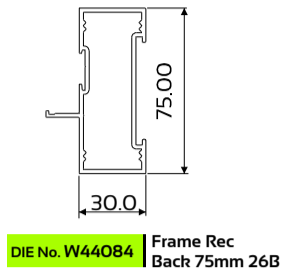

CLIP 44 SHOP FRONT FRAMES

Regular Shopfront Frame

W28523+ W28524

Disclaimer: The right to make alterations is reserved.

Please refer to system manual for additional information

© Copyright 2013, Wispeco (pty) Ltd.