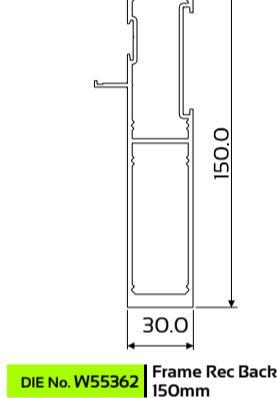

CLIP 44 SHOP FRONT FRAMES

Regular Shopfront Frame

W28523+ W28524

Disclaimer: The right to make alterations is reserved.

Please refer to system manual for additional information

© Copyright 2013, Wispeco (pty) Ltd.