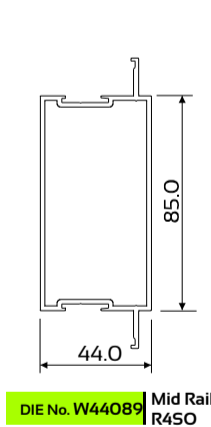

CLIP 44 SHOP FRONT FRAMES

Regular Shopfront Frame

W28523+ W28524

Disclaimer: The right to make alterations is reserved.

Please refer to system manual for additional information

© Copyright 2013, Wispeco (pty) Ltd.