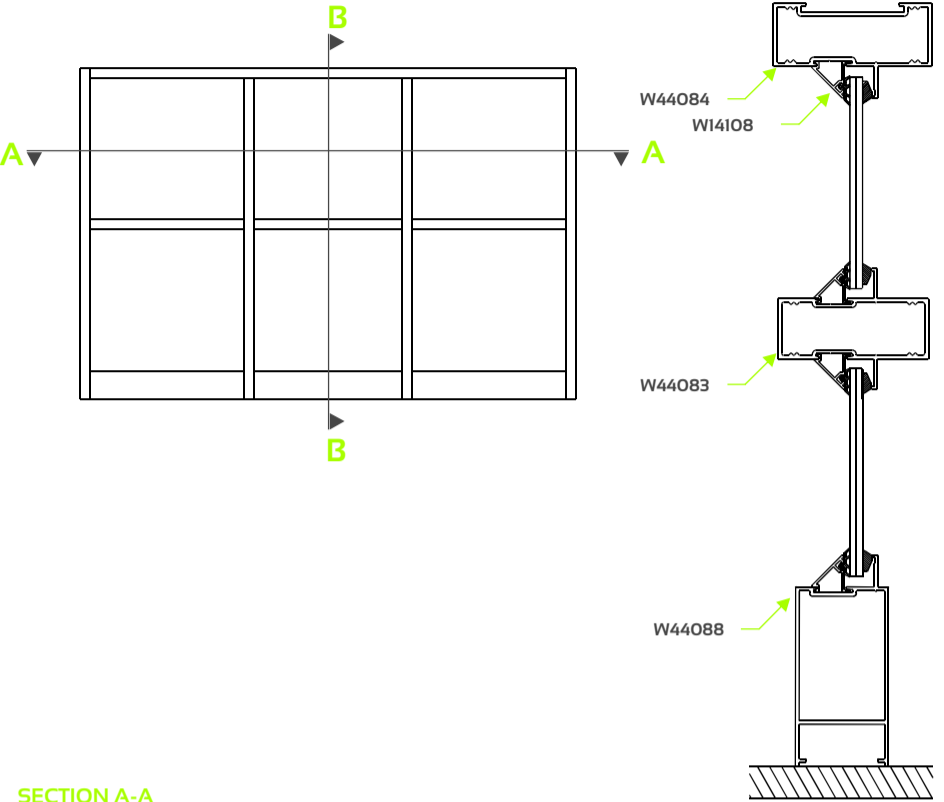

CLIP 44 SHOP FRONT FRAMES

Regular Shopfront Frame

W28523+ W28524

Disclaimer: The right to make alterations is reserved.

Please refer to system manual for additional information

© Copyright 2013, Wispeco (pty) Ltd.