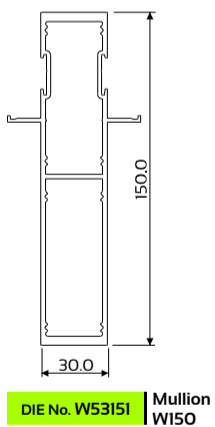

CLIP 44 SHOP FRONT FRAMES

Regular Shopfront Frame

W28523+ W28524

Disclaimer: The right to make alterations is reserved.

Please refer to system manual for additional information

© Copyright 2013, Wispeco (pty) Ltd.