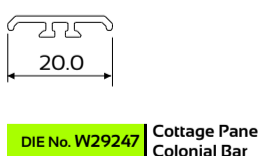

CLIP 44 SHOP FRONT FRAMES

Regular Shopfront Frame

W28523+ W28524

Disclaimer: The right to make alterations is reserved.

Please refer to system manual for additional information

© Copyright 2013, Wispeco (pty) Ltd.