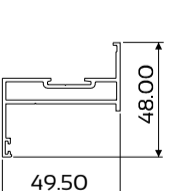

CLIP 44 SHOP FRONT FRAMES

Regular Shopfront Frame

W28523+ W28524

Disclaimer: The right to make alterations is reserved.

Please refer to system manual for additional information

© Copyright 2013, Wispeco (pty) Ltd.