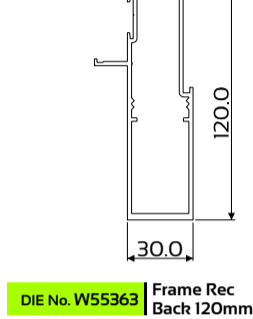

CLIP 44 SHOP FRONT FRAMES

Regular Shopfront Frame

W28523+ W28524

Disclaimer: The right to make alterations is reserved.

Please refer to system manual for additional information

© Copyright 2013, Wispeco (pty) Ltd.