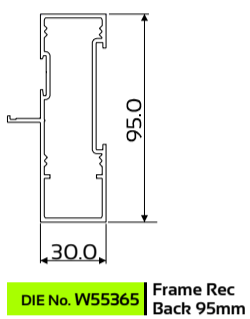

CLIP 44 SHOP FRONT FRAMES

Regular Shopfront Frame

W28523+ W28524

Disclaimer: The right to make alterations is reserved.

Please refer to system manual for additional information

© Copyright 2013, Wispeco (pty) Ltd.