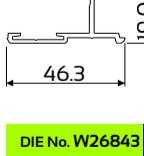

CLIP 44 SHOP FRONT FRAMES

Regular Shopfront Frame

W28523+ W28524

Disclaimer: The right to make alterations is reserved.

Please refer to system manual for additional information

© Copyright 2013, Wispeco (pty) Ltd.