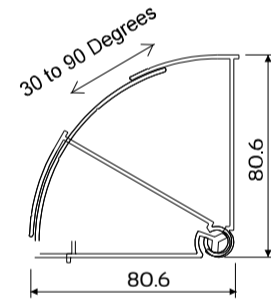

CLIP 44 SHOP FRONT FRAMES

Regular Shopfront Frame

W28523+ W28524

Disclaimer: The right to make alterations is reserved.

Please refer to system manual for additional information

© Copyright 2013, Wispeco (pty) Ltd.