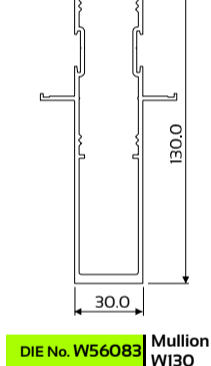

CLIP 44 SHOP FRONT FRAMES

Regular Shopfront Frame

W28523+ W28524

Disclaimer: The right to make alterations is reserved.

Please refer to system manual for additional information

© Copyright 2013, Wispeco (pty) Ltd.