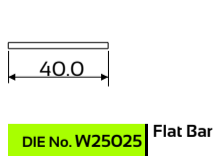

CLIP 44 SHOP FRONT FRAMES

Regular Shopfront Frame

W28523+ W28524

Disclaimer: The right to make alterations is reserved.

Please refer to system manual for additional information

© Copyright 2013, Wispeco (pty) Ltd.