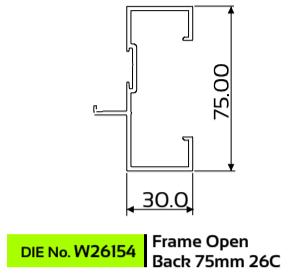

CLIP 44 SHOP FRONT FRAMES

Regular Shopfront Frame

W28523+ W28524

Disclaimer: The right to make alterations is reserved.

Please refer to system manual for additional information

© Copyright 2013, Wispeco (pty) Ltd.