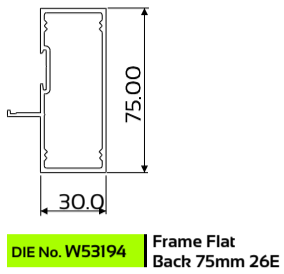

CLIP 44 SHOP FRONT FRAMES

Regular Shopfront Frame

W28523+ W28524

Disclaimer: The right to make alterations is reserved.

Please refer to system manual for additional information

© Copyright 2013, Wispeco (pty) Ltd.