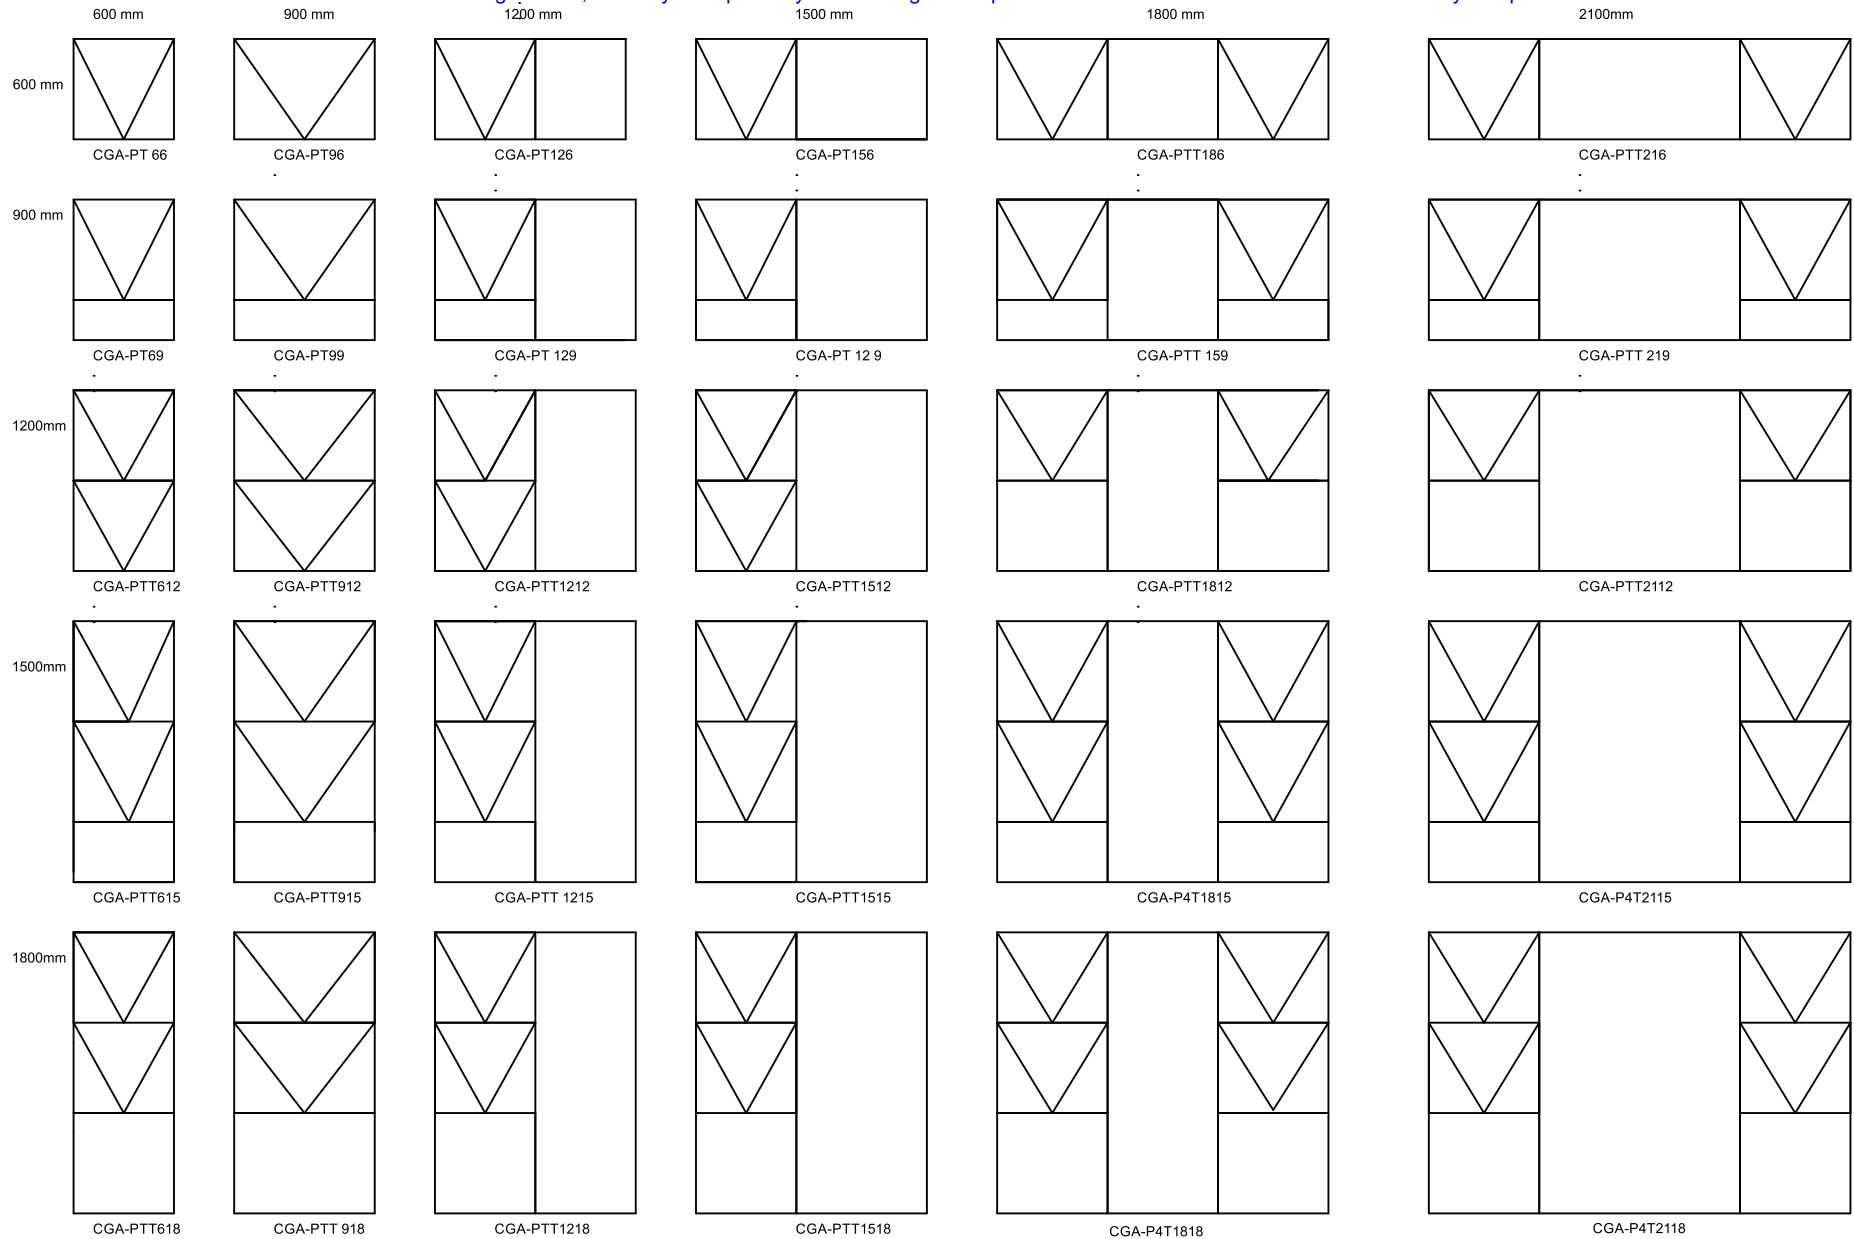

Standard Colours: Bronze, White, Charcoal and Natural . Aluminium can be powder coated into various different colours

WWW.CAPEGA.CO.ZA INFO@CAPEGA.CO.ZA

WWW.CAPEGA.CO.ZA INFO@CAPEGA.CO.ZA

Frame options: 28mm, 30.5 mm, 34 mm, 38mm